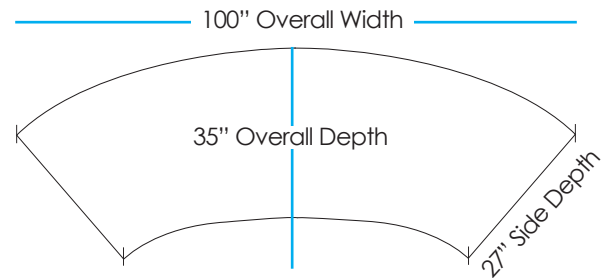

## LAGUNA CURVED BANQUETTE 391

W100 D35 H38  
SH19 SD19

Front Seat Width 56"

Shown Slipcovered

Top View

Item	COM Solid
391 - 100W Curved Dining Banquette Upholstered	10
391 - 100W Curved Dining Banquette Slipcovered	11