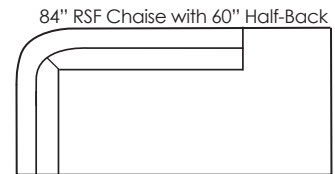

# LANCASTER

CUSTOM CRAFTED UPHOLSTERY

Dara Sectional Back Corner Detail

## DARA SECTIONAL 8940

D42 H32/36  
AH29 SD23 SH20

Dara Bench Seats Standard • Ask about optional cushion configurations and custom sectionals  
• Call for Pricing and Yardage Estimates •