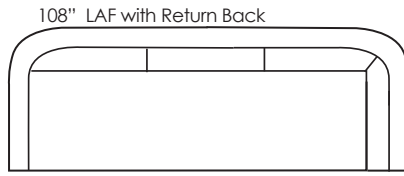

# LANCASTER

CUSTOM CRAFTED UPHOLSTERY

Dara Sectional Back Corner Detail

## DARA SECTIONAL 8940

D42 H32/36  
AH29 SD23 SH20

Dara Bench Seats Standard • Ask about optional cushion configurations and custom sectionals  
• Call for Pricing and Yardage Estimates •