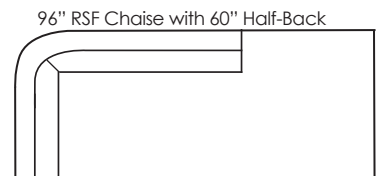

# LANCASTER

CUSTOM CRAFTED UPHOLSTERY

Dara Sectional Back Corner Detail

## DARA SECTIONAL 8940

D42 H32/36  
AH29 SD23 SH20

Dara Bench Seats Standard • Ask about optional cushion configurations and custom sectionals  
• Call for Pricing and Yardage Estimates •