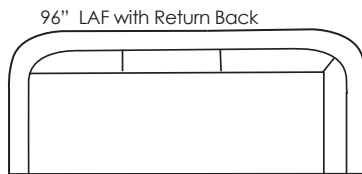

# LANCASTER

CUSTOM CRAFTED UPHOLSTERY

Dara Sectional Back Corner Detail

## DARA SECTIONAL 8940

D42 H32/36  
AH29 SD23 SH20

Dara Bench Seats Standard • Ask about optional cushion configurations and custom sectionals  
• Call for Pricing and Yardage Estimates •