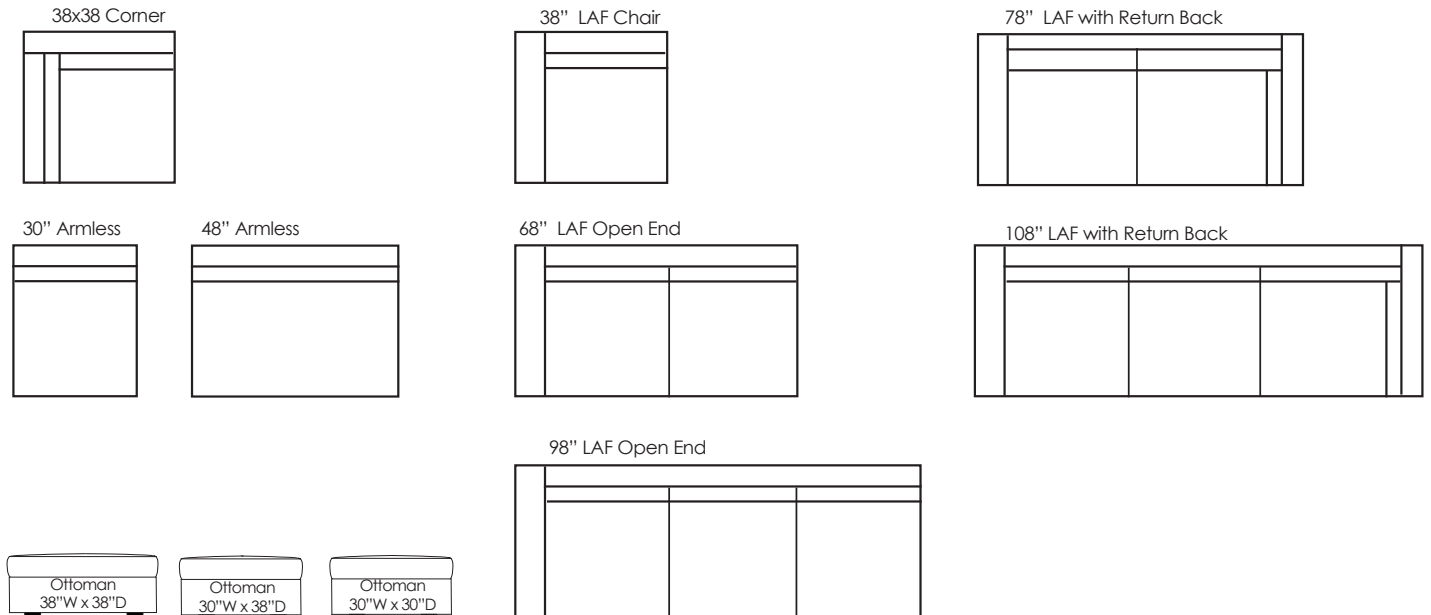

LANCASTER

CUSTOM CRAFTED UPHOLSTERY

Six Piece Sectional
144W x 106

DONOVAN 8480

D38 H27/31
AH 27 SH18 SD23.5

Donovan Sectional available upholstered or slipcovered • Standard with recessed hidden legs
• Call for Pricing and Yardage Estimates •

DONOVAN CORNER UNIT & FULL BACK SECTIONALS