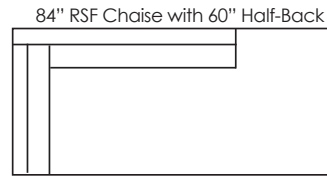

LANCASTER

CUSTOM CRAFTED UPHOLSTERY

130"W x 64"D Sectional
 -LAF 80" 1-Arm
 -50"W 1-Arm Chaise

JASPER 8535

D40 H31/33
 AH18/25 SD25 SH17.5

Jasper Return Back Sectional

Jasper offered with optional bench or dual seats • Ask about other configurations and custom sectionals
 Standard with Base as Shown • Call for Pricing and Yardage Estimates