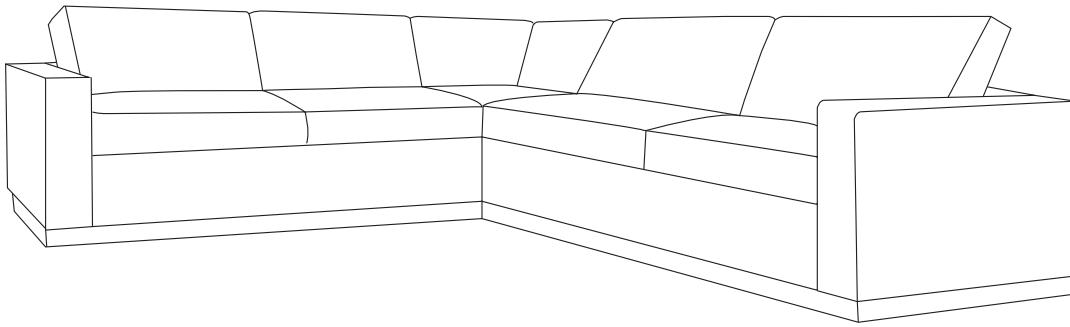

LANCASTER

CUSTOM CRAFTED UPHOLSTERY

ZACHARY 8470

D42 H27/33
AH27 AW9 SD24 SH19

42x42 Corner

68" LAF Open End

110" LAF with Return Back

99" LAF Open End

Standard with 3"H Floating Base
Correlating Zachary 6470 Sofa

Zachary Seats 26"W • Ask about optional cushion configurations, bench seats and custom sectionals
• Call for Pricing and Yardage Estimates •

ZACHARY CORNER UNIT AND FULL BACK SECTIONALS